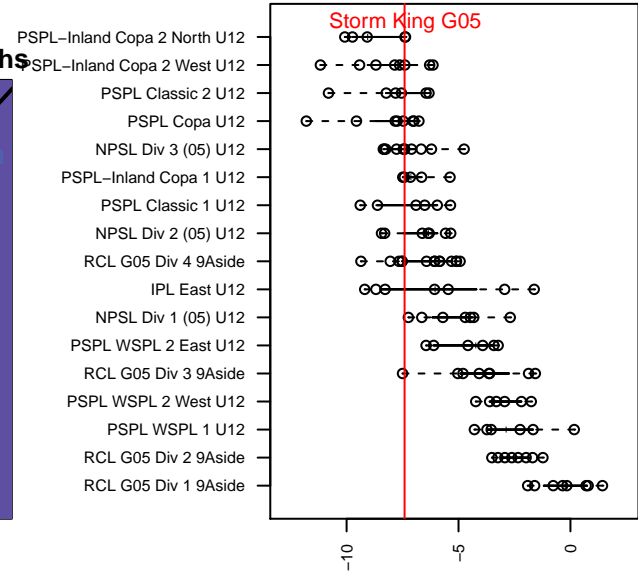

**attack and defense rating
relative to others at age
and all opponents in last 13 months**